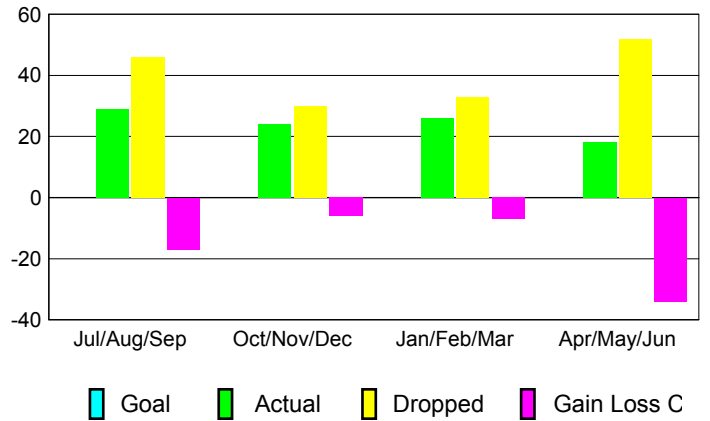

Membership Results 2012-2013
Goal, New, Dropped, Gain/Loss